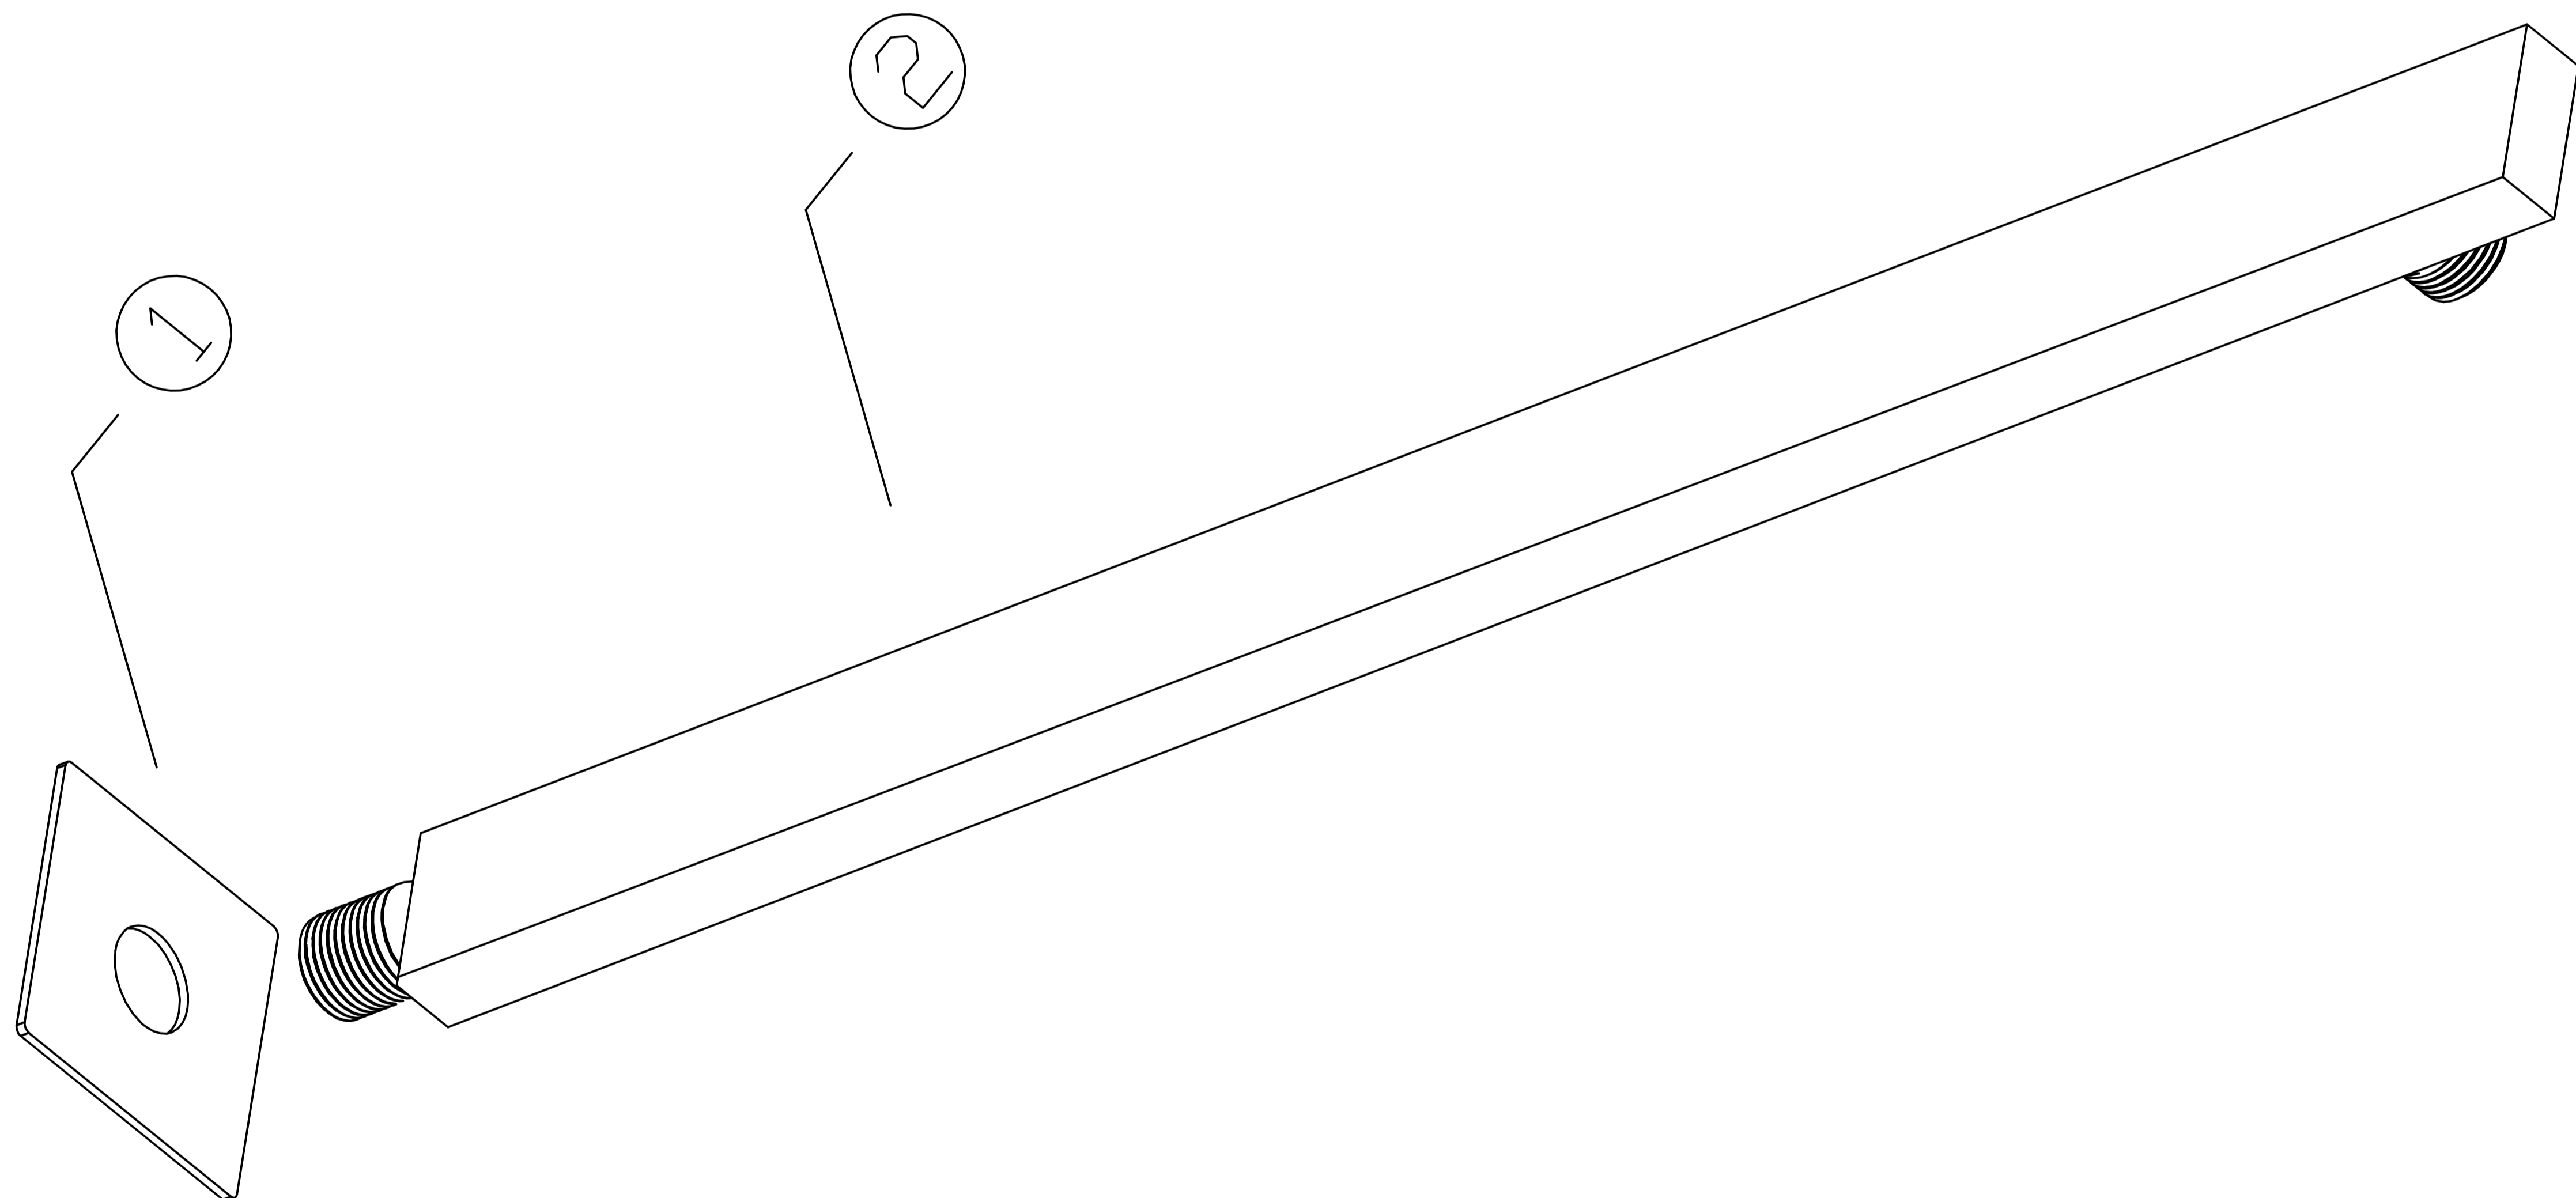

Brass Shower Arm

Product Code : 1488

Technical Drawing

- 1) Flange
- 2) Shower Pipe

All dimension are in **mm**